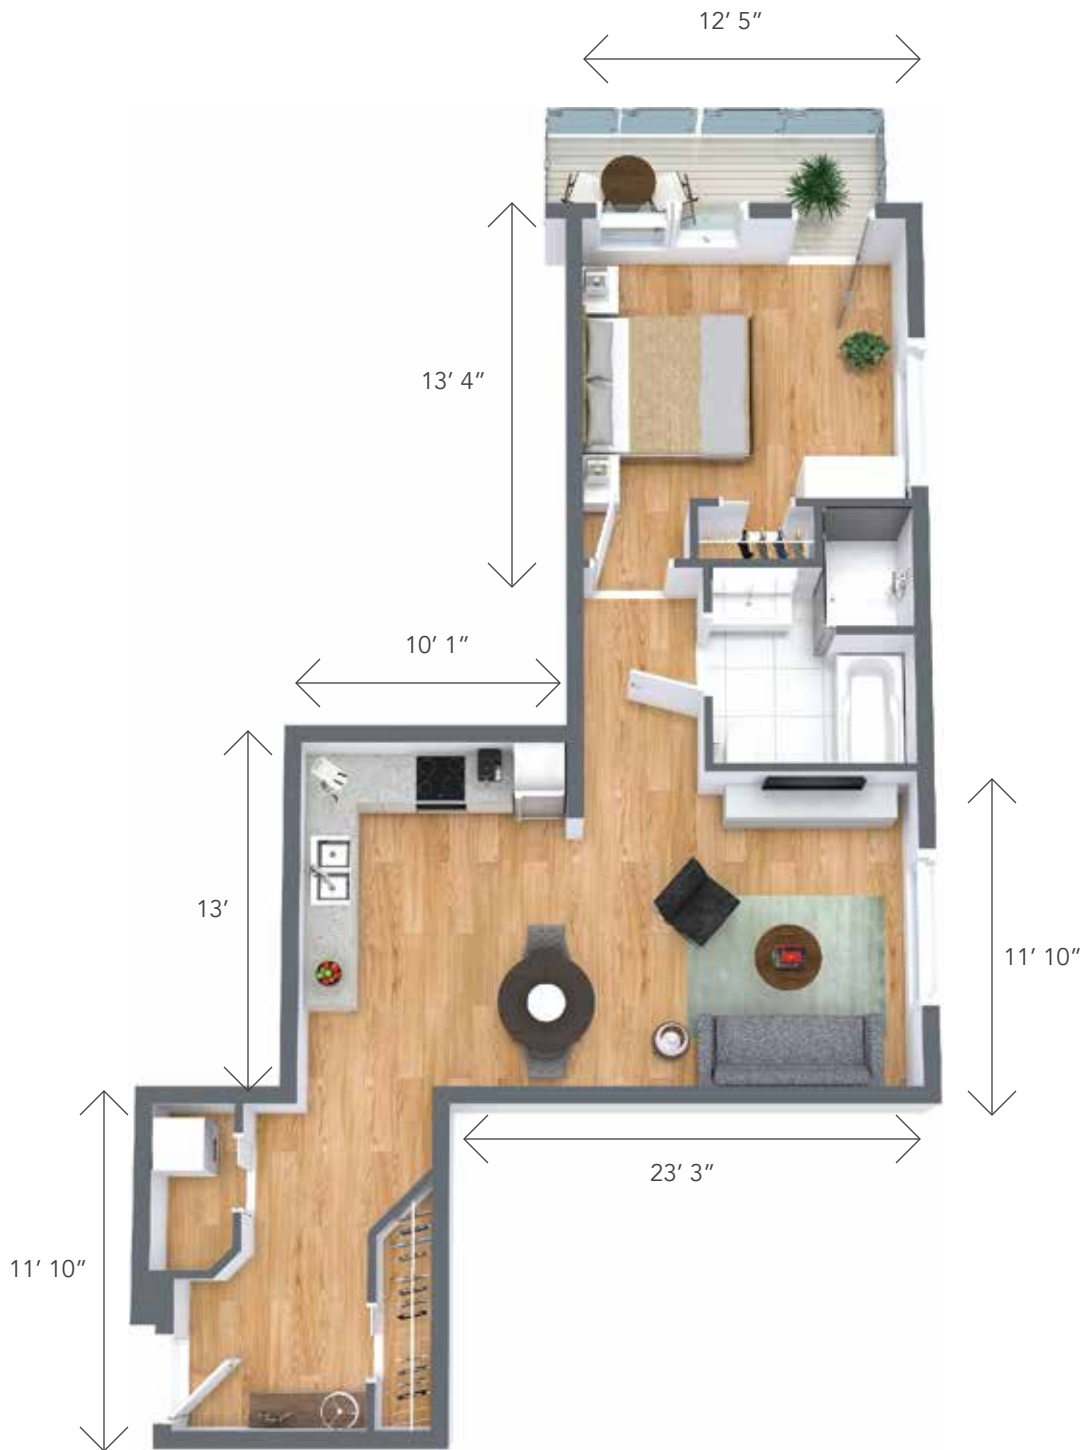

**Suite numbers:**

101

*Suite measurements and features are approximate and may differ.*

[retraitefaubourg.com](http://retraitefaubourg.com)

**One bedroom**

740 sq. ft.

**Suite features:**

- Full kitchen with stainless steel appliances
- Stone counter tops
- Large bathroom
- Ample storage
- Walk-in closet
- In-suite washer and dryer
- Large, private balcony

**Suite numbers:**

202, 211, 302, 311, 402, 411, 502, 511

*Suite measurements and features are approximate and may differ.*

**One bedroom (barrier free)**

740 sq. ft.

**Suite features:**

- Full kitchen with stainless steel appliances
- Stone counter tops
- Large bathroom
- Ample storage
- Walk-in closet
- In-suite washer and dryer
- Large, private balcony

**Suite numbers:**

102, 109

*Suite measurements and features are approximate and may differ.*

**One bedroom**

758 sq. ft.

**Suite features:**

- Full kitchen with stainless steel appliances
- Stone counter tops
- Large bathroom
- Ample storage
- Walk-in closet
- In-suite washer and dryer
- Large, private balcony

1,065 sq. ft.

**Suite features:**

- Full kitchen with stainless steel appliances
- Stone counter tops
- Large bathroom with separate tub and shower
- Ample storage
- Walk-in closet
- In-suite washer and dryer
- Large, private balcony